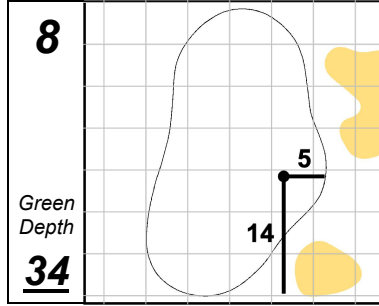

Barracuda Championship

Tahoe Mt. Club (Old Greenwood)