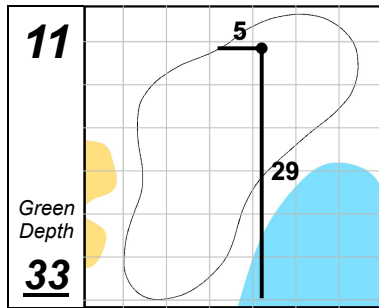

Barracuda Championship

Tahoe Mt. Club (Old Greenwood)